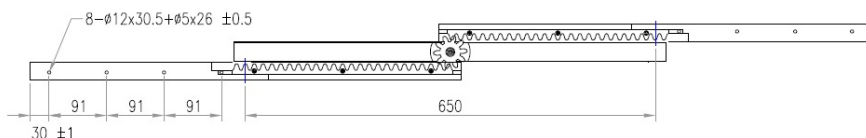

SISO A/S
Mileparken 11
DK-2740 Skovlunde
Denmark
VAT: DK 24786013

Phone +45 45 830 900
www.siso.dk
siso@siso.dk

Danske Bank
Nytorv Branch
Copenhagen
SWIFT: DABADKKK

Account no.
4180 3112 112936
IBAN Account
DK7230003112112936