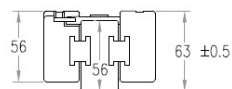

## Description:

Wooden Slide Split 685/650, W/Steel Worm Gear, Durian Wood Closed Length:685mm, Wing Length:683mm, Extended Length:, 1340mm, Opening:650mm, For center column tables

## Item number:

24.02.549-1

Units	Box	Carton	HS Code	Barcode
Pair	1	3	9403910090	
5704866087308				

#24.02.549-1  
 Closed Lengths : 685mm ±1mm  
 Wing Size : 683mm ±1mm  
 Central Space For Extra Leaves : 650mm ±5mm