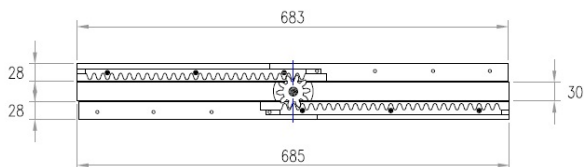

#24.02.549-1
Closed Lengths : 685mm ±1mm
Wing Size : 683mm ±1mm
Central Space For Extra Leaves : 650mm ±5mm